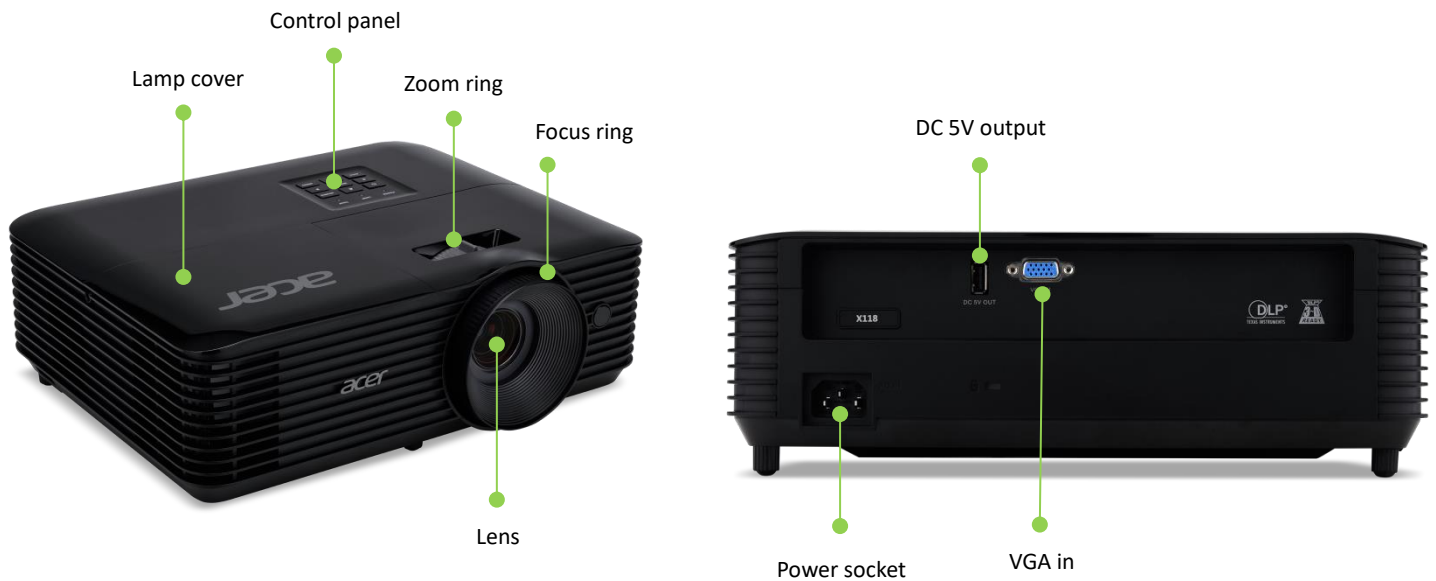

Product Specifications

Model name	Acer X118
Projection system	DLP®
Resolution	SVGA (800 x 600) Maximum WUXGA (1,920 x 1,200)
Brightness	3,600 ANSI Lumens (Standard), 2,800 ANSI Lumens (ECO)
Aspect ratio	4:3 (Native), 16:9 (Supported)
Contrast ratio	Dynamic Black 20,000:1
Throw ratio	1.94 ~ 2.16 (51" @ 2m)
Projection lens	F = 2.41~2.53, f = 21.85~24.01mm Manual Zoom & Focus
Keystone correction	+/-40° (Vertical, Manual)
Lamp life	4,000 Hours (Standard), 6,000 Hours (ECO), 10,000 Hours (ExtremeEco)
Noise level	30 dBA (Standard), 24 dBA (ECO)
Input interface	Analog RGB/Component Video (D-sub) x 1
Output interface	DC Out (5V/2A, USB Type A) x 1
Control interface	USB (Type A) x 1, share output port
Dimensions	313 x 240 x 113.7mm (12.3" x 9.4" x 4.5")
Weight	2.7 Kg (6.17 lbs)

Feature Highlights

Expressive display

- SVGA (800 x 600)
- 3,600 ANSI lumens
- Dynamic Black 20,000:1
- Acer LumiSense
- Acer BlueLight Shield
- Acer ColorBoost3D
- Acer ColorSafe II
- DLP 3D ready

Enhanced usability

- AC power on
- Instant Resume
- Fast Pack
- Sealed optical engine

Installation flexibility

- Keystone correction 40 degrees
- Top-loading lamp

Eco-friendly functionality

- Acer EcoProjection
- Lamp life up to 10,000 hours in ExtremeEco mode

- Part Number: MR.JPZ11.001

- EAN Code: 4713883388825

Optional Accessory

■ P/N: MC.JFZ11.00B
■ EAN: 4713147532261

■ P/N: MC.JLC11.002
■ EAN: 4713147892877

■ P/N: MC.JLC11.003
■ EAN: 4713147892884

BlueLightShield™

Acer BlueLight Shield

Acer BlueLight shield allows users to lower levels of blue light to lessen the negative effects of blue light exposure. There are three levels of filter in projector suitable for different scenario. Each level also contains dynamic mechanism that will optimize the blue light level based on content. BlueLight shield can reduces up to 30% blue light and protect your eyes.

Acer LumiSense

LumiSense incorporates a clever content-aware process. It analyzes projected content frame by frame and dynamically adjusts image visibility to optimum levels. Thanks to LumiSense intelligent judgment and dynamic adjustment, all dark scenes are clearly displayed with no loss of detail.

About Acer

Founded in 1976, today Acer is one of the world's top ICT companies and has a presence in over 160 countries. As Acer looks into the future, it is focused on enabling a world where hardware, software and services will infuse with one another to open up new possibilities for consumers and businesses alike. From service-oriented technologies to the Internet of Things to gaming and virtual reality, Acer's 7,000+ employees are dedicated to the research, design, marketing, sale, and support of products and solutions that break barriers between people and technology. More information is at www.acer.com.