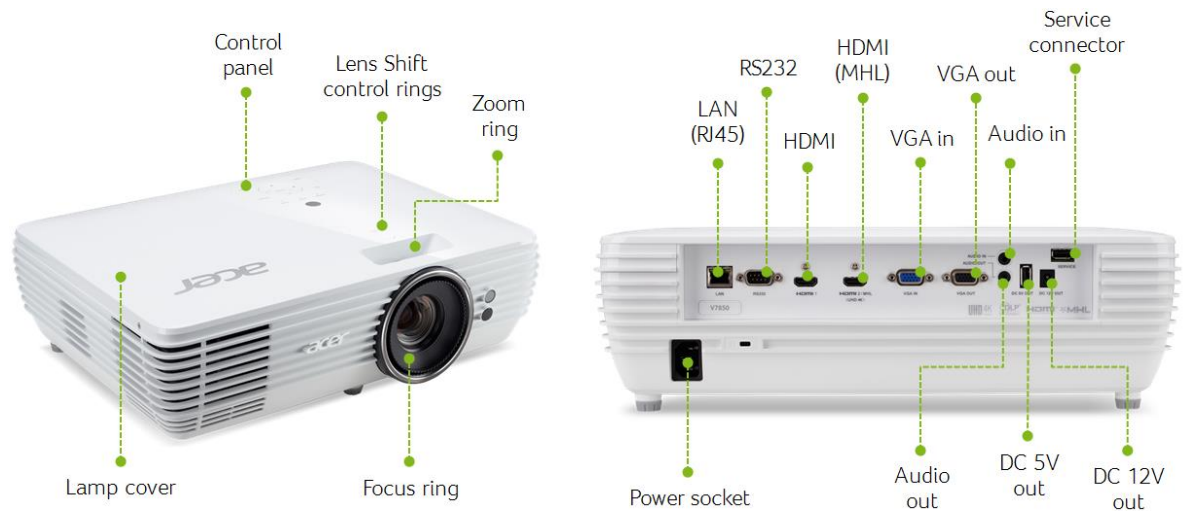

Feature Highlights

Expressive display

- 4K UHD (3,840 x 2,160)
- 8.3 megapixel on screen
- 2,900 ANSI lumens
- Dynamic Black 900,000:1
- HDR compatible
- Rec. 2020 compatible
- Acer AcuMotion (Frame interpolation)
- ISFccc certificate
- Super resolution video engine

Enhanced usability

- Wireless Projection²
- 5W x 2 speakers
- Silent mode¹
- Dual HDMI
- AC power on

Installation flexibility

- Vertical lens shift
- 1.6X zoom

Eco-friendly functionality

- Acer EcoProjection
- Lamp life up to 15,000 hours (ExtremeEco mode)

1 - XPR is a proprietary, pixel-shifting technology by Texas Instruments. XPR is disabled when operating in silent mode.

2 - Optional Acer WirelessCAST or Acer WirelessHD-Kit is required. Wireless Projection supports resolution up to 1080P.

Optional accessory	
WirelessCAS T MWA3	
WirelessHD-Kit MWiHD1	
Ceiling Mount CM-01S	
Ceiling Mount	

4K UHD

The Consumer Electronics Association (CEA) definition of 4K Ultra HD (UHD, 3,840 x 2,160) states the display resolution must have at least 8 million active pixels. Acer 4K Ultra HD resolution with TI XPR technology serves more than 8.3 million on-screen pixels — four times more of a Full HD. All details come alive.

Acer AcuMotion

AcuMotion is a frame interpolation system that removes unwanted motion blur. The system calculates and generates intermediate frames, inserting them into existing ones. By doing so, the movie can be ultra-smooth even in fast moving scenes.

HDR compatible

HDR (High dynamic range) is a technique to reproduce a greater dynamic range of luminosity. It preserves details in the darkest & brightest areas, and presents a similar range of luminance that the color is close to how we see in real life. The expanded contrast & wider range of brightness produces true-to-life color. Image comes to life with HDR compatible.

Rec. 2020 compatible

Rec. 2020, also known as BT. 2020, is the recommendation for UHDTV defined by International Telecommunications Union (ITU). With Rec. 2020 compatible, projector is able to read and translate rec. 2020 language into rec. 709 for superior color reproduction.

About Acer

Founded in 1976, today Acer is one of the world's top ICT companies and has a presence in over 160 countries. As Acer looks into the future, it is focused on enabling a world where hardware, software and services will infuse with one another to open up new possibilities for consumers and businesses alike. From service-oriented technologies to the Internet of Things to gaming and virtual reality, Acer's 7,000+ employees are dedicated to the research, design, marketing, sale, and support of products and solutions that break barriers between people and technology.

More information please visit - www.acer.com.