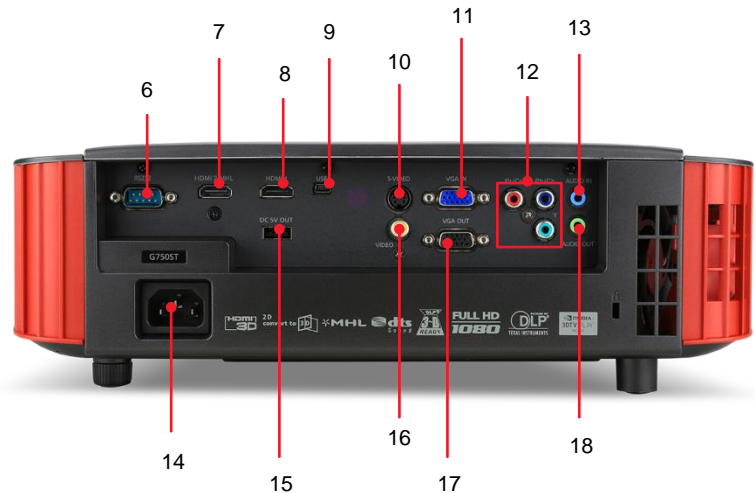

Predator Z650

Ultimate Immersion

- Short-Throw projection allows 100" images with just 1.5m
- Games modes x 3 with ColorPurity brings fierce clarity
- 20W DTS Sound & Bluetooth audio connection
- WirelessHD* for wireless gaming with no compromise to quality

Product Views	1. Control panel 2. Speaker 3. Focus ring and Zoom ring 4. Projection lens 5. Remote control receiver 6. RS232 connector	7. HDMI (MHL) 8. HDMI 9. Mini USB 10. S-Video input 11. VGA input 12. Component Video inputs	13. Audio input 14. Power socket 15. DC 5V out 16. Composite video input 17. VGA output 18. Audio output
Color	Black/Red		
Dimensions and Weight	Dimensions: 357 (W) x 241 (D) x 98 mm (H) 14 (W) x 9.5 (D) x 3.9 (H) inches	Weight: 3.4 Kg 7.5 lbs	
Projection System	DLP®		
Resolution	1080p (1,920 x 1,080), Maximum WUXGA (1,920 x 1,200)		
Aspect Ratio	16:9 (Native), 4:3 (Supported)		
Throw Ratio	100" @ 1.5m (0.69 ~ 0.76)		
Contrast Ratio	20,000:1 Dynamic Black		
Brightness	2,200 ANSI Lumens		
Lamp Life	3,000 Hours (Standard), 4,000 Hours (ECO), 6,000 Hours (ExtremeEco)		
Projection Lens	F = 2.60~2.78, f = 10.20mm ~ 11.22mm Manual Zoom & Focus		
Keystone correction	+/-30 degrees (Vertical & Horizontal) 4-Corner Correction		
Noise level	33 dBA (Standard mode), 30 dBA (ECO mode)		
Audio	10W x 2, DTS Sound, Bluetooth audio connection supported		
Input Interface	<ul style="list-style-type: none"> Analog RGB/Component Video (D-sub) x 1 Composite Video (RCA) x 1 S-Video (Mini DIN) x 1 Component (3 RCA) x 1 HDMI (Video, Audio, HDCP) x 1 HDMI/MHL (Video, Audio, HDCP) x 1 HDMI/MHL (Video, Audio, HDCP, Internal) x 1 PC Audio (Stereo mini jack) x 1 		
Output Interface	<ul style="list-style-type: none"> Analog RGB (D-sub) x 1, PC Audio (Stereo mini jack) x 1, DC Out (5V/1A, USB Type A) x 1, DC Out (5V/1A, USB Micro-B, Internal Plug) x 1 		
Control Interface	<ul style="list-style-type: none"> USB (Mini-B) x 1 RS232 (D-sub) x 1 		