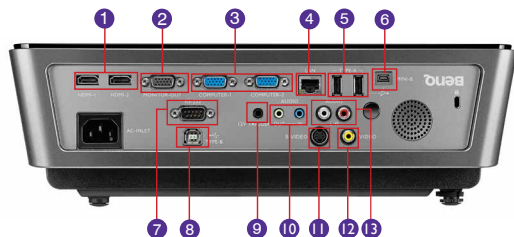

## Features

- Native 1080p (1920 x 1080) Resolution
- 4,000 ANSI Lumens, 11,000:1 High Contrast Ratio
- SmartEco™ Power Saving Technology
- Full 3D Ready and nVidia 3DTV Play
- Big Zoom Ratio: 1.5x
- Full LAN Control & Display
- USB Reader & Display & Wireless Display

## Input and Output Terminals

- |                                   |                               |
|-----------------------------------|-------------------------------|
| 1 HDMI x 2                        | 8 USB (Type B)                |
| 2 Monitor Out (D-sub 15pin)       | 9 DC 12V Trigger              |
| 3 Computer in 1 & 2 (D-sub 15pin) | 10 Audio in/Out (Mini Jack)   |
| 4 LAN                             | 11 S-Video In (Mini DIN 4pin) |
| 5 USB (Type A) x 2                | 12 Composite Video in (RCA)   |
| 6 USB (Type Mini B)               | 13 Audio In L & R (RCA)       |
| 7 RS232 (DB-9pin)                 |                               |