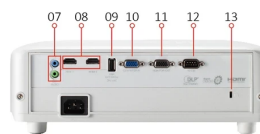

1. Keypad
2. LED indicator
3. Power Key
4. Zoom/Focus
5. Front IR
6. Projection Lens
7. Audio in/out

8. Dual HDMI
9. USB Type A
10. Computer in
11. Monitor out
12. RS232
13. Kensington® Lock Slot

Посетите нас www.viewsonic.com